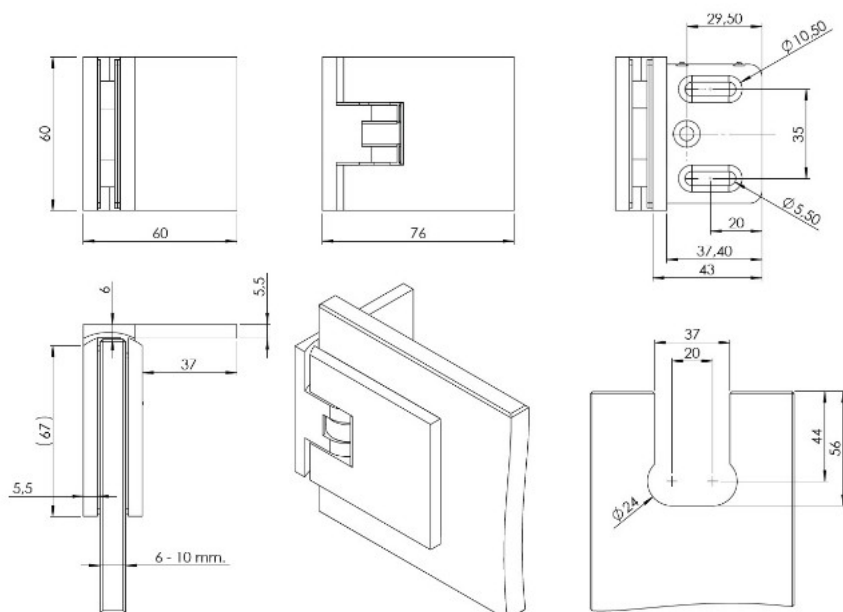

PRODUCT SHEET

Description:

Shower Hinge "Lima", Wall/Glass, Brushed Copper, Offset Back 6-10mm Glass Thickness, W/15 DG Angle Adjustment Function &, 25DG Return Function, Brass Material, Hidden Screws., Black Rubber Gaskets: 2 x 1mm & 2 x 2mm Thickness., Load Capacity Pr. Pair: 45kg

Item number:

15.26.805-3

Units	Box	Carton	HS Code	Barcode
Pcs.	1	20	8302100090	
				5704866522366

SISO A/S

Mileparken 11
DK-2740 Skovlunde
Denmark
VAT: 24786013

Phone +45 45 830 900

www.siso.dk
siso@siso.dk